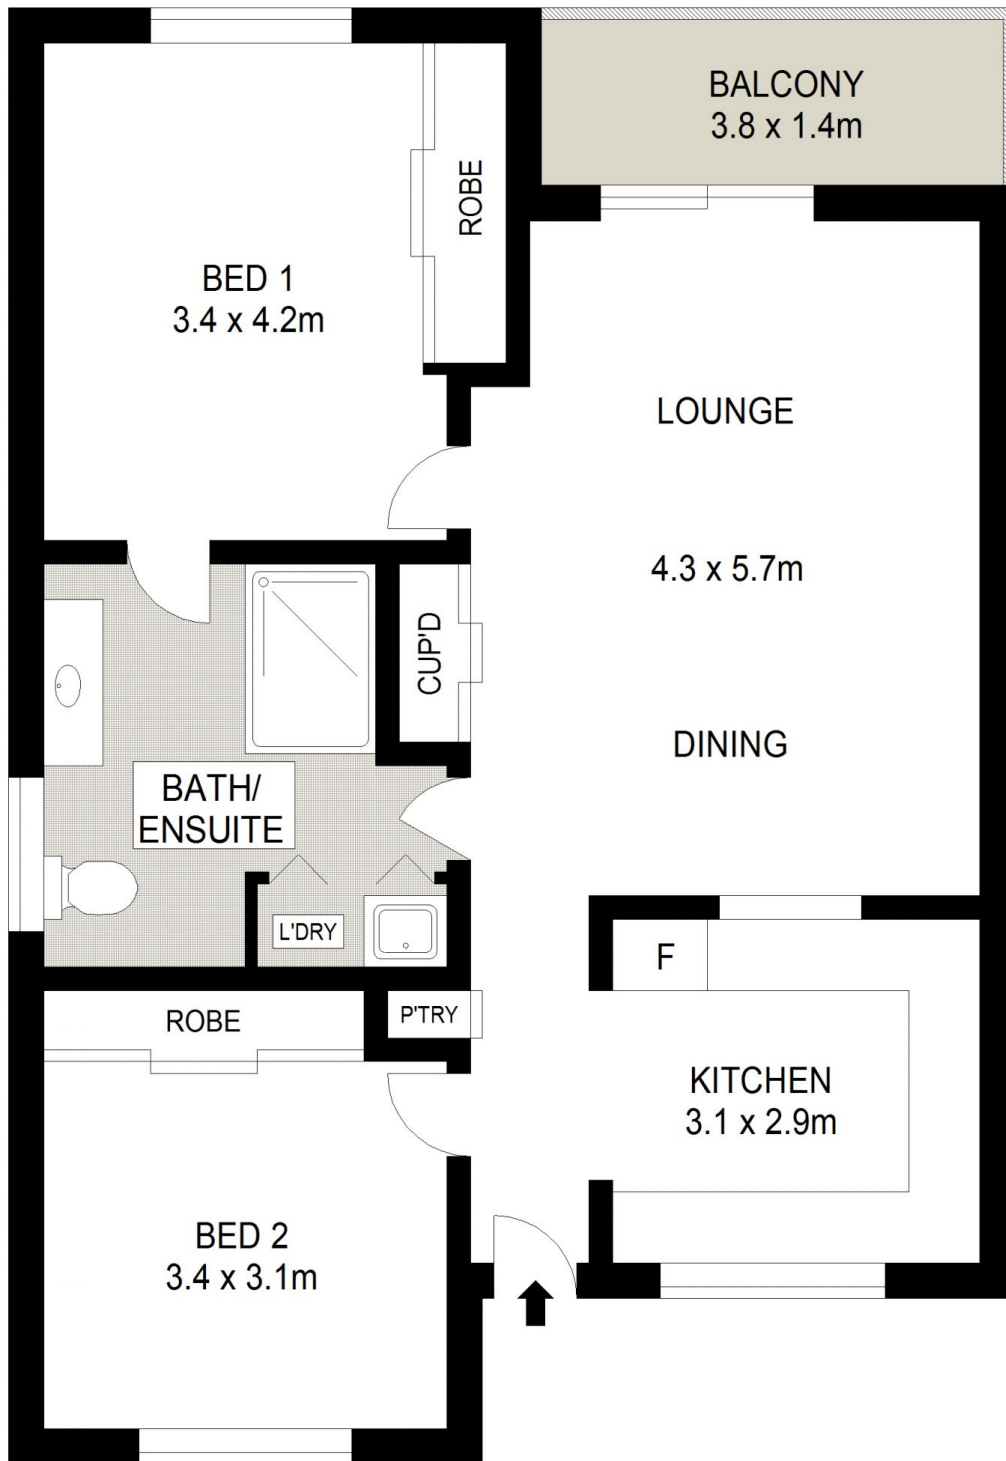

Luke Smith
02 8320 0598

Brendan McIntosh
0423 134 975