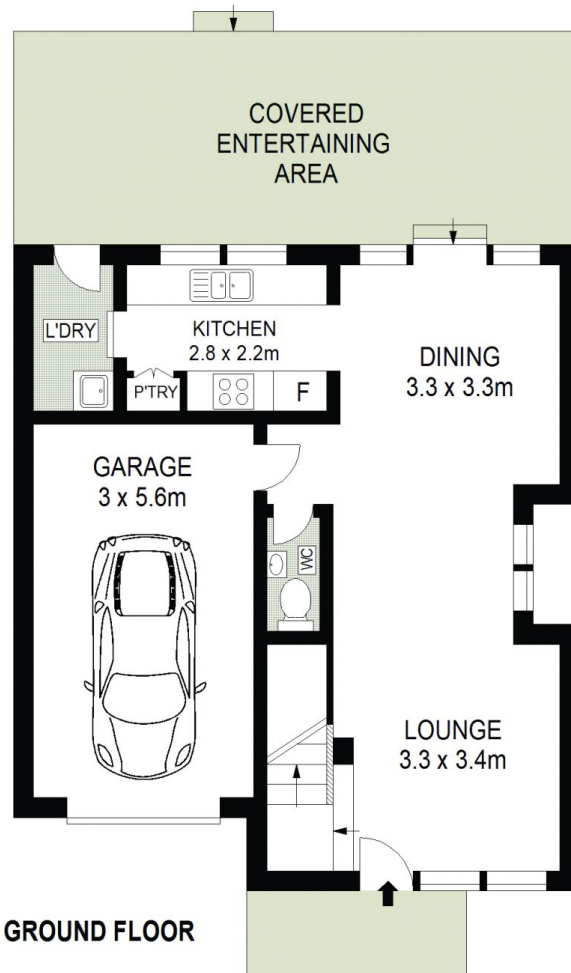

Brendan McCreanor
0468 677 471

FIRST FLOOR

GROUND FLOOR

37 Somersby Circuit
 Kellyville Ridge

DISCLAIMER: All dimensions are approximate and for illustrative purposes. Interested parties should rely on their own enquiries. Floor Plans by ShutterBooth Sydney.