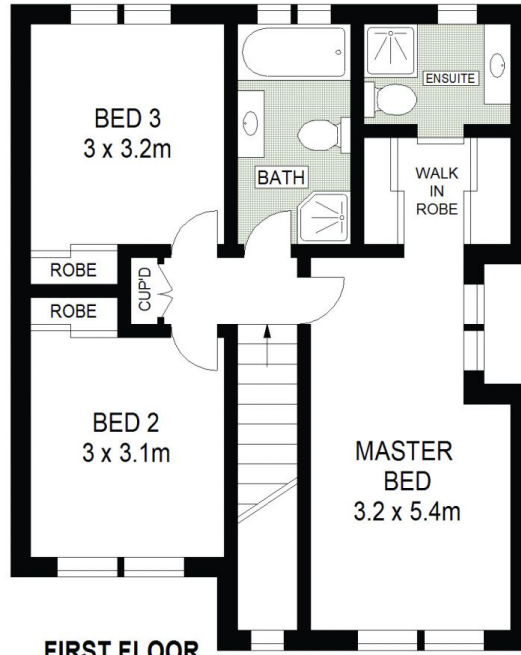

Brendan McCreanor
0468 677 471

FIRST FLOOR

GROUND FLOOR

37 Somersby Circuit
 Kellyville Ridge

DISCLAIMER: All dimensions are approximate and for illustrative purposes. Interested parties should rely on their own enquiries. Floor Plans by ShutterBooth Sydney.